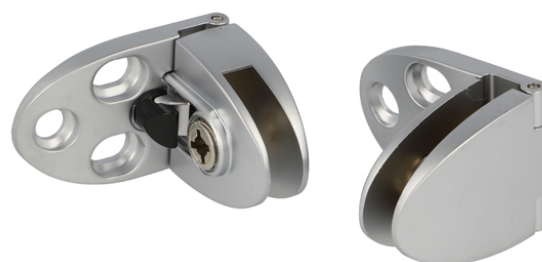

PRODUCT SHEET

Description:

Glass Door Hinge "Badge II" Top+Bottom, Alu, Inset Doors, F/ Glass Thickness 4-6mm. 1 Zamak Screw W/PVC Tip, Catch Made, Of ABS Plastic

Item number:

15.06.201-5

Units	Box	Carton	HS Code	Barcode
Pair	10	100	8302100090	 5704866492546

SISO A/S

Mileparken 11
DK-2740 Skovlunde
Denmark
VAT: DK 24786013

Phone +45 45 830 900

www.siso.dk
siso@siso.dk

Danske Bank
Nytorv Branch
Copenhagen
SWIFT: DABADKKK

Account no.
4180 3112 112936
IBAN Account
DK7230003112112936