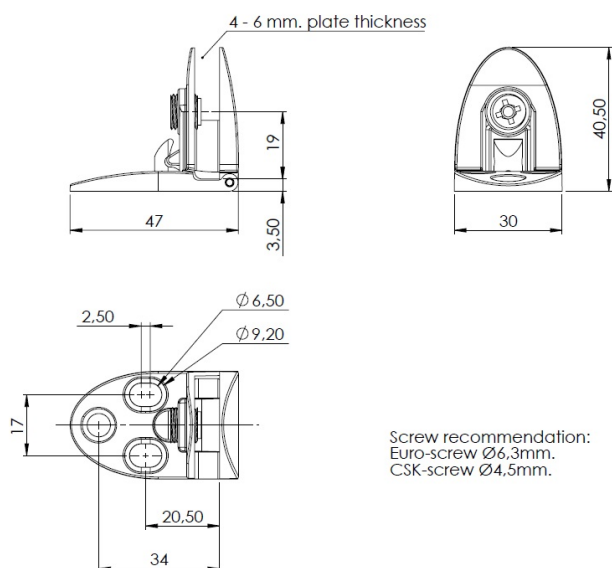

PRODUCT SHEET

Description:

Glass Door Hinge "Badge II" Top+Bottom, Alu, Inset Doors, F/ Glass Thickness 4-6mm. 1 Zamak Screw W/PVC Tip, Catch Made, Of ABS Plastic

Item number:

15.06.201-5

Units	Box	Carton	HS Code	Barcode
Pair	10	100	8302100090	 5704866492546

SISO A/S

Mileparken 11
DK-2740 Skovlunde
Denmark
VAT: DK 24786013

Phone +45 45 830 900

www.siso.dk
siso@siso.dk

Danske Bank
Nytorv Branch
Copenhagen
SWIFT: DABADKKK

Account no.
4180 3112 112936
IBAN Account
DK7230003112112936